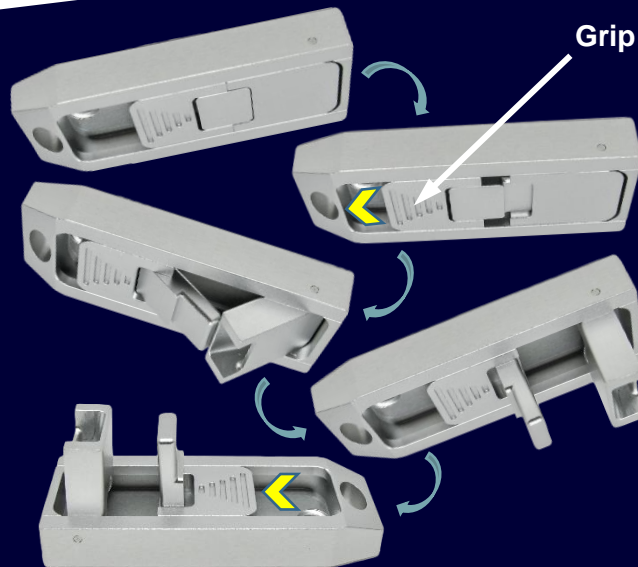

PhoneThrone

User Manual

Congratulations on receiving your new PhoneThrone stand by VoteMatrix™

PhoneThrone - Keychain Smartphone Stand

Standard Use

The PhoneThrone can be used on a tabletop to hold your phone in various positions. To use: open the arms; place your phone between the arms in the horizontal (landscape) position; then press and slide the **grip** to your desired angle.

Open the Arms – Inverted

Hold the stand **upside-down** while sliding the grip towards the keychain hole. Both arms should flip open. Flip the stand right-side-up and place the phone in the stand. You may need to use your fingers to pull the arms open if the hinges are new or dirty.

Snap-open Technique

In the face-up position, slide the grip to the keychain hole; then quickly flick the stand towards you to open the arms.

Open the Arms – Inverted

Tripod Mount - Safety Lanyard Ribbon

Tripod Mount

The PhoneThrone may be attached to a standard 1/4" tripod using the threaded hole on the bottom of the stand. Whenever using the stand with a tripod, the phone will be in danger of falling a large distance.